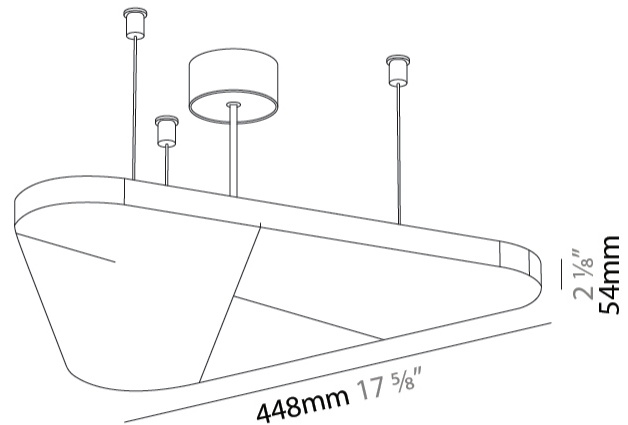

GENERAL

Series: Victory Acoustic Light Panel
Brand: Prolicht
Division: Architectural
Mounting Type: Suspension
Mounting Location: Ceiling
Subcategory: Acoustic

PHYSICAL

Shape: Abstract
Length (mm): 496
Length (in): 19 1/2
Width (mm): 448
Width (in): 17 5/8
Height (mm): 54
Height (in): 2 1/8
Light Distribution: Indirect
Fixture Finish: SSR / BKV / CWI / CRY / HAB / UFT / ITA / RUA / FTG / MYG / LOD / PUS / FRO / FUP / KIA / POP / BLS / SPG / MEY / GOH / GUM / CHC / COM / ABZ / JAG / OBR / MOS / ROR
Accent Finish: ANC / ASH / BNA / BTC / BZE / CEL / EGG / EVG / FOG / FOS / FST / FUA / IRI / IRO / KHA / LIC / LIM / MER / MSN / MUS / ONX / PEA / PLU / POL / PPY / RAY / ROY / RST / STE / SWD / TAN / TAU

Fixture Material: Aluminum
Cable Details: 2 000mm / 78 3/4" or 6 000mm / 236 1/4" Transparent Cable

ELECTRICAL

Lamp Type: LED (Zhaga Standard)
Input Wattage (W): 10
Total Output Wattage (W): 9.1
Dimming: Non-Dimmable
Driver Included: Yes
Driver Location: Integrated
Driver Type: Constant Current - Universal
Driver Class: Class 2
Input Voltage (V): 120 - 277

LED

Color Temperature (°K): 2700 / 3000 / 3500 / 4000
Max. Delivered Lumen (lm): 701 / 708 / 730 / 751
Nominal Lumen (lm): 855 / 864 / 890 / 916
CRI: >90 CRI
Lamp Life (hrs): 50000

OPTICAL

RATINGS AND CERTIFICATIONS

Certified By: CSA Certified to UL and CSA Standards
IP rating: IP20