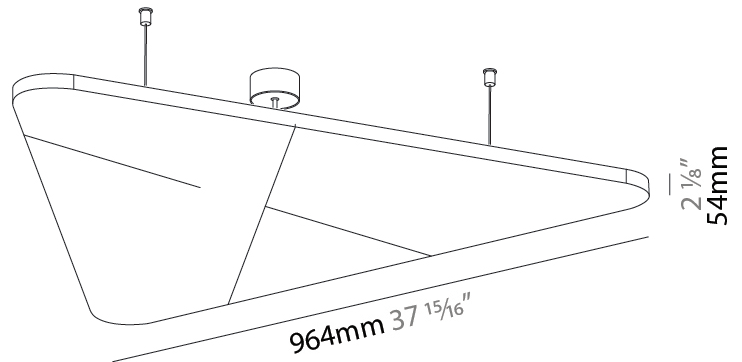

GENERAL

Series: Victory Acoustic Light Panel
Brand: Prolicht
Division: Architectural
Mounting Type: Suspension
Mounting Location: Ceiling
Subcategory: Acoustic

PHYSICAL

Shape: Abstract
Length (mm): 1092
Length (in): 43
Width (mm): 964
Width (in): 37 ¹⁵/₁₆
Height (mm): 54
Height (in): 2 ¹/₈
Light Distribution: Indirect
Fixture Finish: SSR / BKV / CWI / CRY / HAB / UFT / ITA / RUA / FTG / MYG / LOD / PUS / FRO / FUP / KIA / POP / BLS / SPG / MEY / GOH / GUM / CHC / COM / ABZ / JAG / OBR / MOS / ROR
Accent Finish: ANC / ASH / BNA / BTC / BZE / CEL / EGG / EVG / FOG / FOS / FST / FUA / IRI / IRO / KHA / LIC / LIM / MER / MSN / MUS / ONX / PEA / PLU / POL / PPY / RAY / ROY / RST / STE / SWD / TAN / TAU

Fixture Material: Aluminum
Cable Details: 2 000mm / 78 3/4" or 6 000mm / 236 1/4" Transparent Cable

ELECTRICAL

Lamp Type: LED (Zhaga Standard)
Input Wattage (W): 23.8
Total Output Wattage (W): 21.8
Dimming: Non-Dimmable
Driver Included: Yes
Driver Location: Integrated
Driver Type: Constant Current - Universal
Driver Class: Class 2
Input Voltage (V): 120 - 277

LED

Color Temperature (°K): 2700 / 3000 / 3500 / 4000
Max. Delivered Lumen (lm): 1753 / 1771 / 1824 / 1877
Nominal Lumen (lm): 1753 / 2225 / 2160 / 2290
CRI: >90 CRI
Lamp Life (hrs): 50000

OPTICAL

RATINGS AND CERTIFICATIONS

Certified By: CSA Certified to UL and CSA Standards
IP rating: IP20