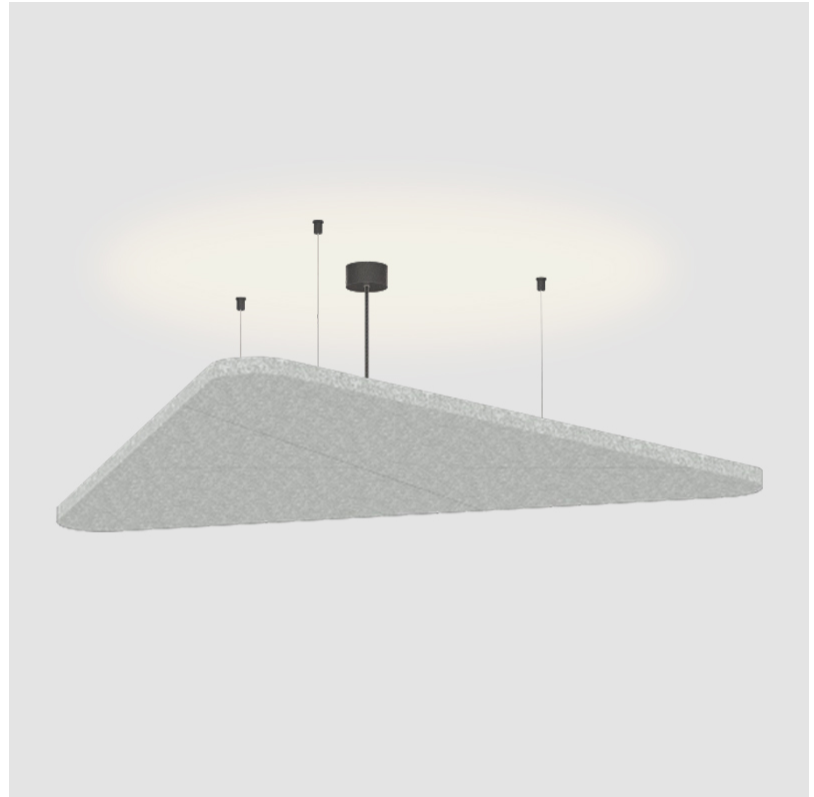

GENERAL

Series: Victory Acoustic Light Panel
Brand: Prolicht
Division: Architectural
Mounting Type: Suspension
Mounting Location: Ceiling
Subcategory: Acoustic

PHYSICAL

Shape: Abstract
Length (mm): 1092
Length (in): 43
Width (mm): 964
Width (in): 37 ¹⁵/₁₆
Height (mm): 54
Height (in): 2 ¹/₈
Light Distribution: Indirect
Fixture Finish: SSR / BKV / CWI / CRY / HAB / UFT / ITA / RUA / FTG / MYG / LOD / PUS / FRO / FUP / KIA / POP / BLS / SPG / MEY / GOH / GUM / CHC / COM / ABZ / JAG / OBR / MOS / ROR
Accent Finish: ANC / ASH / BNA / BTC / BZE / CEL / EGG / EVG / FOG / FOS / FST / FUA / IRI / IRO / KHA / LIC / LIM / MER / MSN / MUS / ONX / PEA / PLU / POL / PPY / RAY / ROY / RST / STE / SWD / TAN / TAU

Fixture Material: Aluminum
Cable Details: 2 000mm / 78 3/4" or 6 000mm / 236 1/4" Transparent Cable

ELECTRICAL

Lamp Type: LED (Zhaga Standard)
Input Wattage (W): 23.8
Total Output Wattage (W): 21.8
Dimming: Non-Dimmable
Driver Included: Yes
Driver Location: Integrated
Driver Type: Constant Current - Universal
Driver Class: Class 2
Input Voltage (V): 120 - 277

LED

Color Temperature (°K): 2700 / 3000 / 3500 / 4000
Max. Delivered Lumen (lm): 1753 / 1771 / 1824 / 1877
Nominal Lumen (lm): 1753 / 2225 / 2160 / 2290
CRI: >90 CRI
Lamp Life (hrs): 50000

OPTICAL

RATINGS AND CERTIFICATIONS

Certified By: CSA Certified to UL and CSA Standards
IP rating: IP20